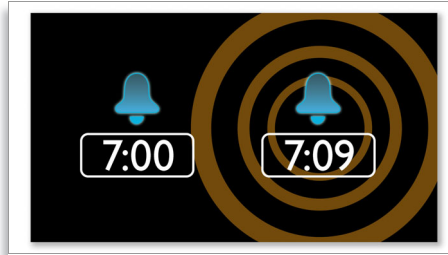

Easy to use

- Large backlit LCD display for easy viewing in low light
- Dual alarm time
- Sleep timer for easy fall asleep to your favorite music

PHILIPS
sense and simplicity

Highlights

USB Direct for MP3/WMA music

Simply plug in your device to the USB port on your Philips Hi-Fi system. Your digital music will be played directly from the device. Now you can share your favorite moments with family and friends.

Digital tuning with presets

Digital tuning with presets

Wake up to CD, Radio or buzzer

Wake up to CD, Radio tune or a buzzer

Repeat alarm

Repeat alarm

Dual alarm time

The Philips audio system comes with two alarm times. Set one alarm time to wake you up and the other to wake up your partner.

Sleep Timer

Sleep timer lets you decide how long you want to listen to music or a radio station of your choice before falling asleep. Simply set a time limit (up to 1 hour) and choose a CD or radio station to listen to while you drift off to sleep. The set will continue to play for the selected duration and then automatically switch off to a power-efficient, silent stand-by mode. Sleep Timer lets you fall asleep to your favorite CD or radio DJ without counting sheep or worrying about wasting power.